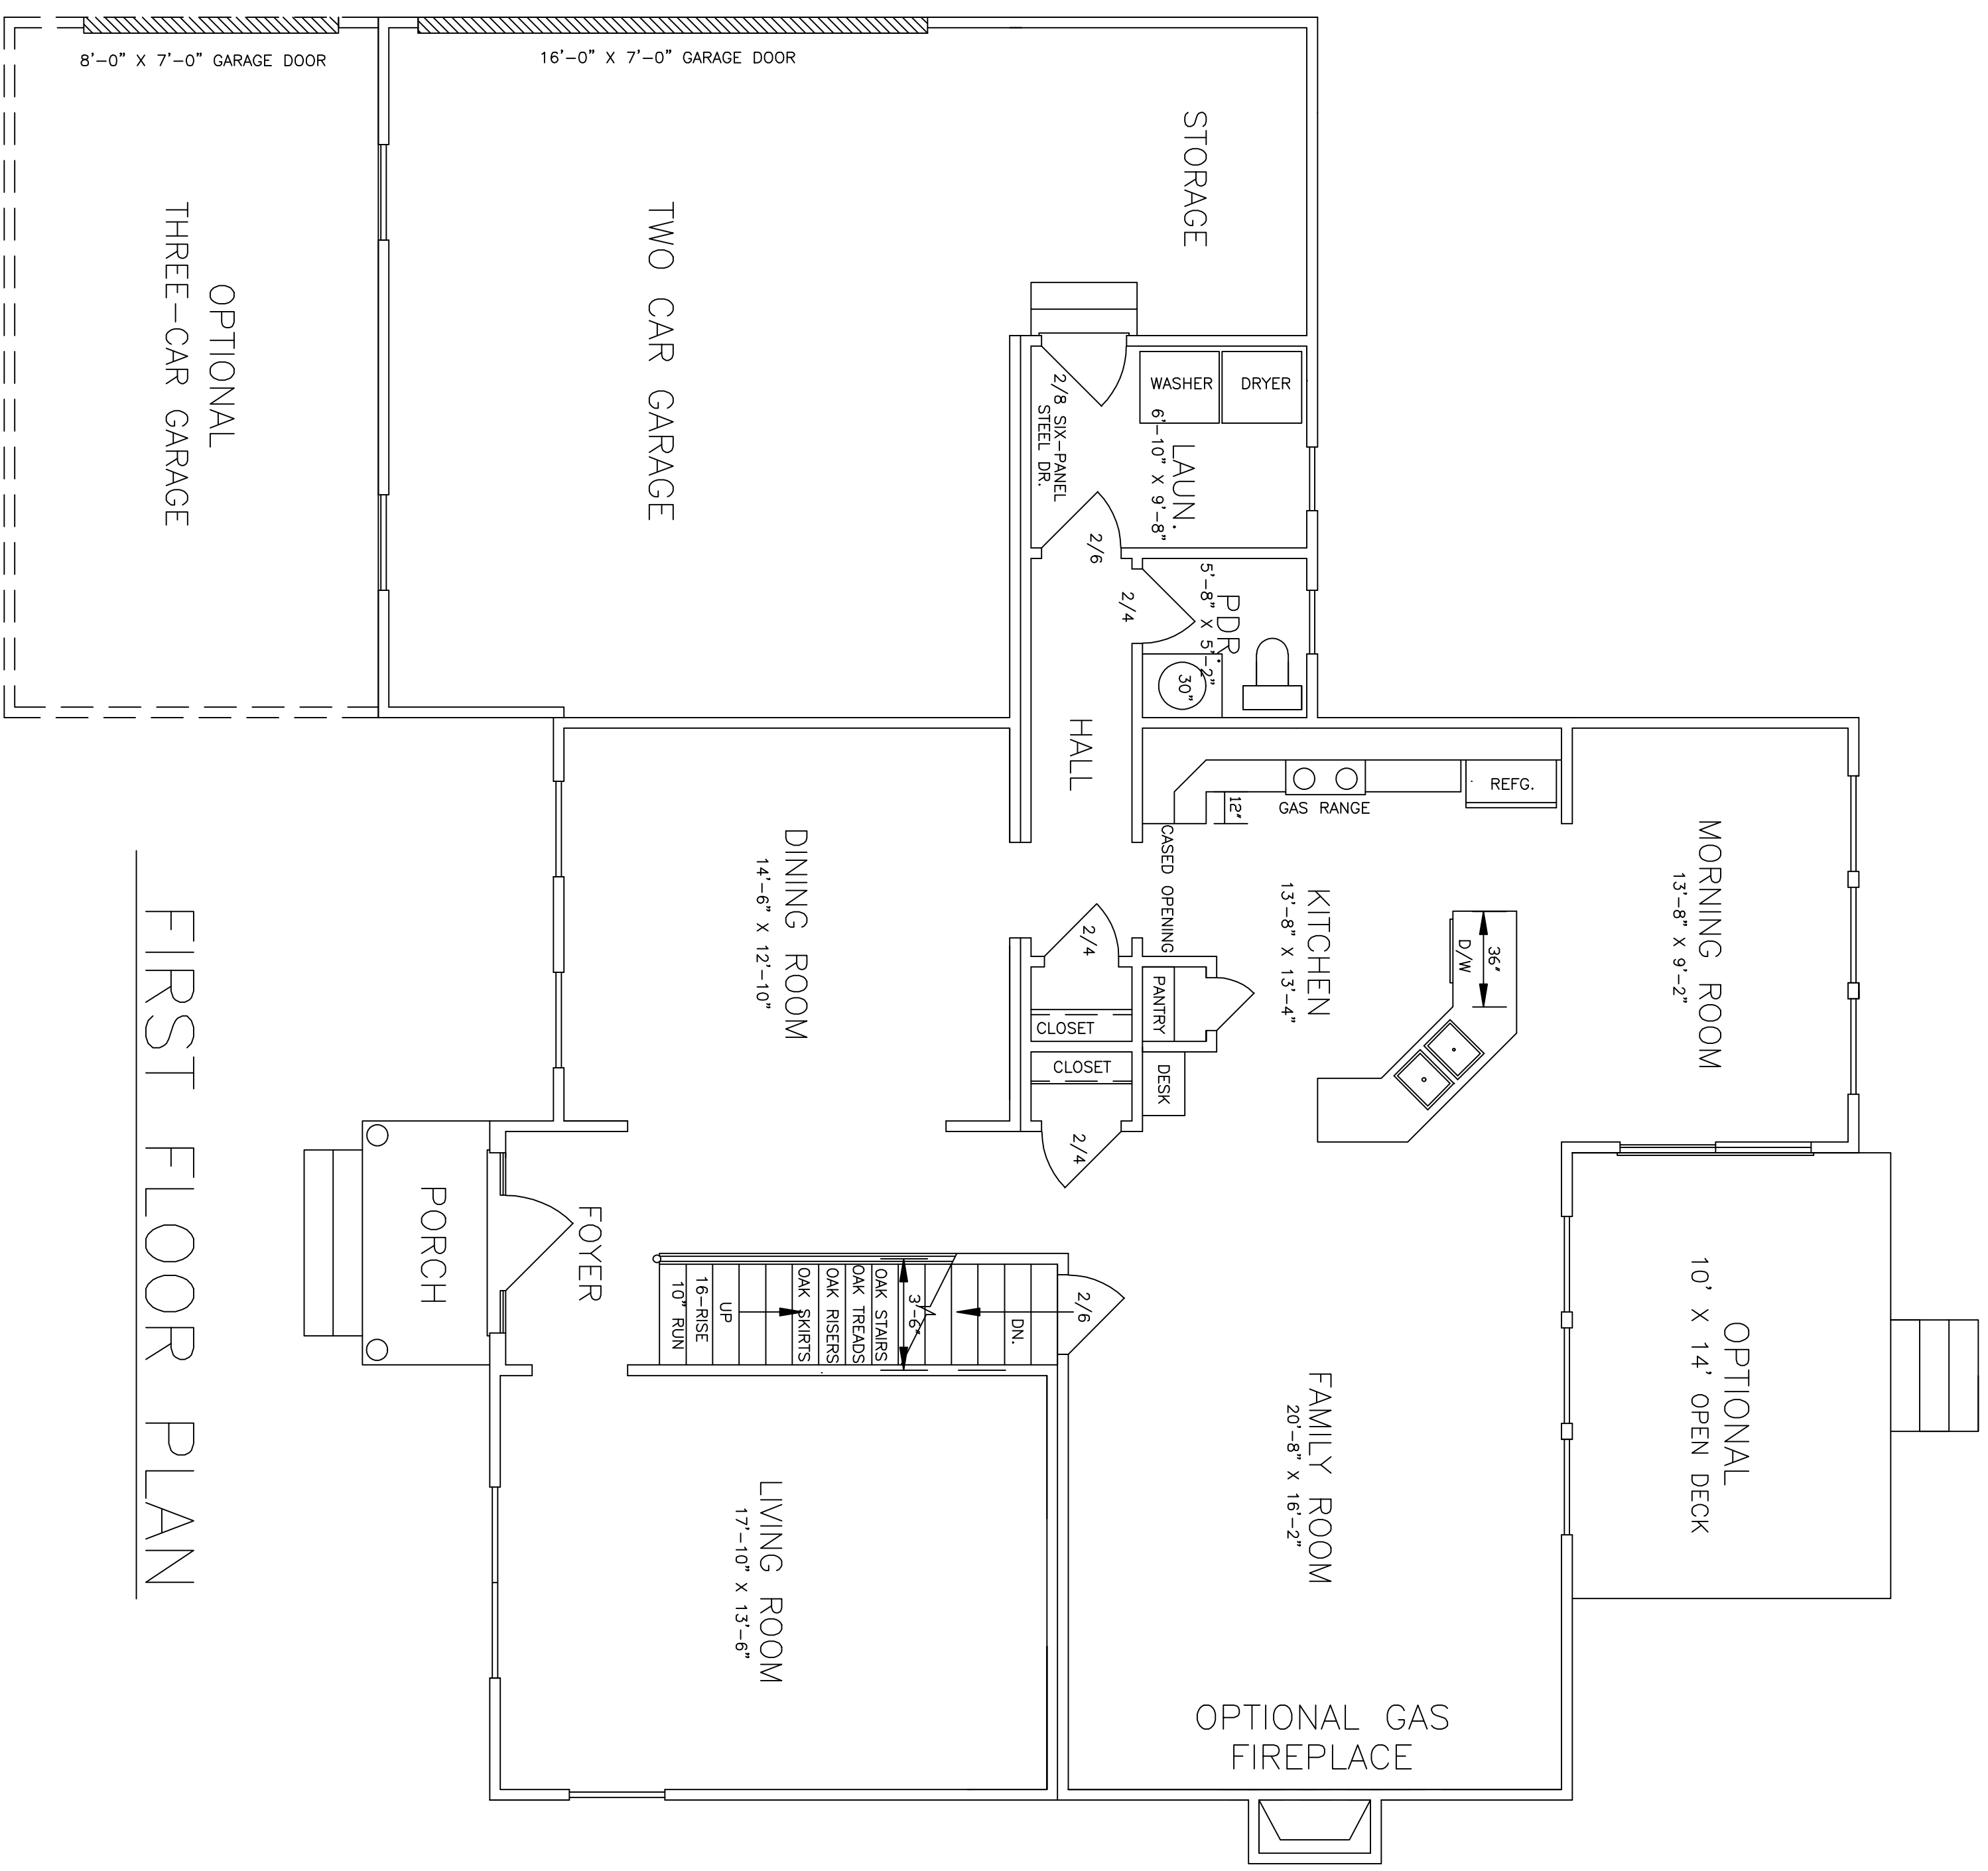

SECOND FLOOR PLAN

FIRST FLOOR PLAN

STOVER BUILDERS, INC	
JOCKEY HOLLOW LOT 84	
SCALE: 1/4"=1'-0"	DRAWN BY: J.F./ACAD
DATE: 08-07-09	MR. & MRS. JOSEPH MALLOTT
RADIATOR	
DRAWING NUMBER: 2/4	